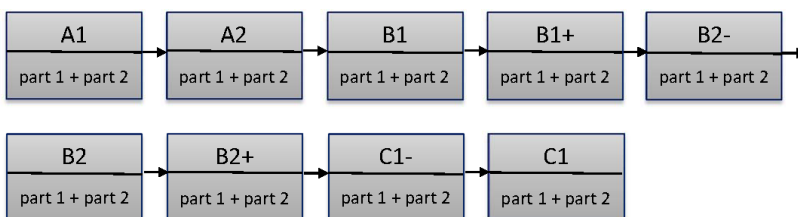

/ Comments from former students.

”

Levels – Swedish courses

Intensive Courses

Twice a Week Courses

One study hour
=
45 minutes